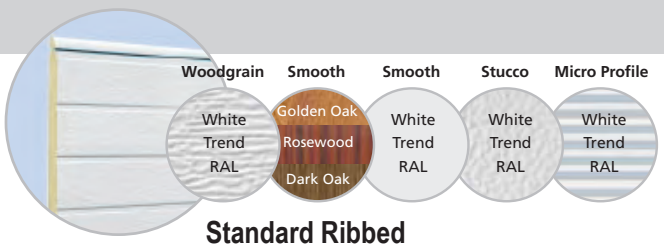

* Wood Design windows are finished in a complimentary flat colour for Golden Oak (RAL8003), Rosewood (RAL8016) and Dark Oak (RAL8014).

Trend Colours

| | | | |
|--------------------------|-----------------------------|-----------------------------|--|
| Flame Red RAL 3000 | Fir Green RAL 6009 | Window Grey RAL 7040 | Sepia Brown RAL 8014 |
| Gentian Blue RAL 5011 | Anthracite Grey RAL 7016 | White Aluminium RAL 9006 | Cream RAL 9001 |
| Moss Green RAL 6005 | Light Grey RAL 7035 | Grey Aluminium RAL 9007 | TT 703 A special satin metallic effect - grey with micaceous iron ore particles. |