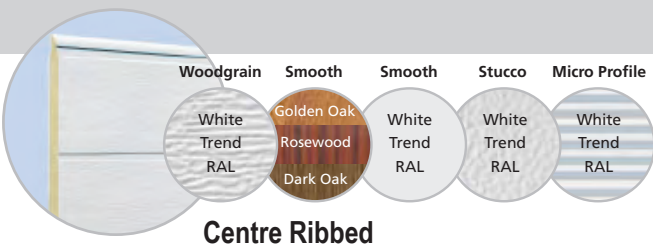

* Wood Design windows are finished in a complimentary flat colour for Golden Oak (RAL8003), Rosewood (RAL8016) and Dark Oak (RAL8014).

Trend Colours

| | | | |
|--------------------------|-----------------------------|-----------------------------|--|
| Flame Red RAL 3000 | Fir Green RAL 6009 | Window Grey RAL 7040 | Sepia Brown RAL 8014 |
| Gentian Blue RAL 5011 | Anthracite Grey RAL 7016 | White Aluminium RAL 9006 | Cream RAL 9001 |
| Moss Green RAL 6005 | Light Grey RAL 7035 | Grey Aluminium RAL 9007 | TT 703 A special satin metallic effect - grey with micaceous iron ore particles. |

Standard Ribbed

Centre Ribbed

Solid

Standard Widths

| | | | | | | | | | | | | | | | | | | | |
|--|-------|------|------|------|-------|------|------|------|-------|-------|-------|-------|--------|-------|-------|-------|-------|-------|-------|
| Intermediate height or width or combination: Next size + £120 | 2084 | 2134 | 2235 | 2286 | 2388 | 2438 | 2591 | 2743 | 3048 | 3353 | 3658 | 3962 | 4216 | 4267 | 4420 | 4572 | 4877 | 5182 | 5500 |
| | 6'10" | 7'0" | 7'4" | 7'6" | 7'10" | 8'0" | 8'6" | 9'0" | 10'0" | 11'0" | 12'0" | 13'0" | 13'10" | 14'0" | 14'6" | 15'0" | 16'0" | 17'0" | 18'0" |